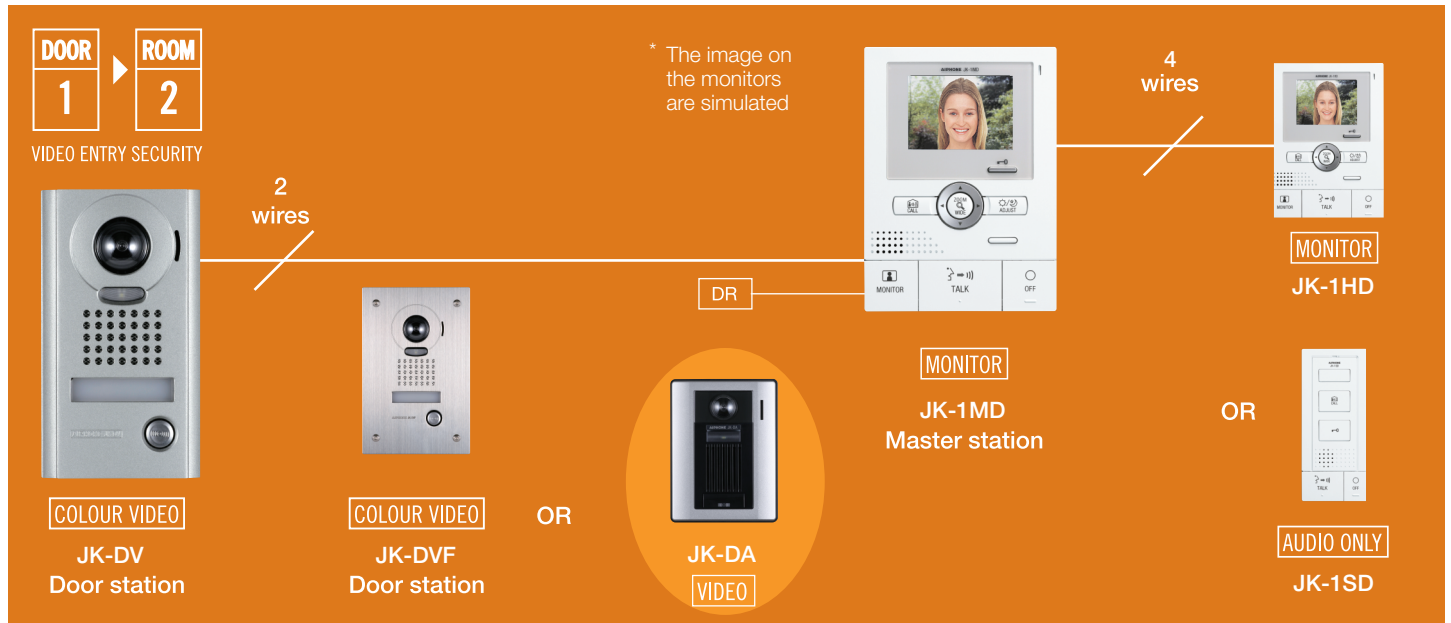

JK Series

Video Sentry with Digital Pan/Tilt and Zoom
1 entry and 2 stations

**Compact Handsfree Colour
Audio Video Entry Security Intercom**

JK Series Video Intercom

Video Handsfree Colour

Features

- 1 video door station and up to two internal stations
- 170° Wide Angle view
- Digital zoom with pan and tilt function
- Clear crisp colour image with 90mm TFT colour LCD
- Handsfree communications to door station
- All call internal communication
- Choice of 3 door stations including vandal resistant flush and surface mount models
- Day / Night adjust
- White LED illumination for low light viewing
- Entrance Monitoring
- External sensor input
- Optional switch (requires additional wiring)

Cables

1.00mm poly jacketed PE (polyethylene) (KBWIRE) insulation cable should be used. If PVC cable is used, maximum distance from door to farthest monitor is 30m. PVC cable must not be used underground.

Wiring

Wiring must be daisy chained between stations not homerun.

Specification

Power Source	18 volts DC 18VDC1300 Two Monitors
Video Monitor	3 1/2" TFT Colour LCD
Call-in	Chime, image and Audio
Night viewing	White light projected up to 30cm, from camera. Background scene beyond 30cm, cannot be seen.
Door Release	24V AC/DC 500mA contact rating
Wiring	2 parallel wires to door 4 wires in loop between rooms
Distance	1.00mm dia PE
Door to master	100m
Master to farthest sub	100m
Master station to Power supply	10m

Additional Options

IER-2	Call extension unit
EL12S	Door strike
JKWBA	Long distance adaptor
AC10S	Access control unit (surface mount)
AC10F	Access control unit (flush mount)
AC10U	Access control unit (module only). Requires custom mounting plate